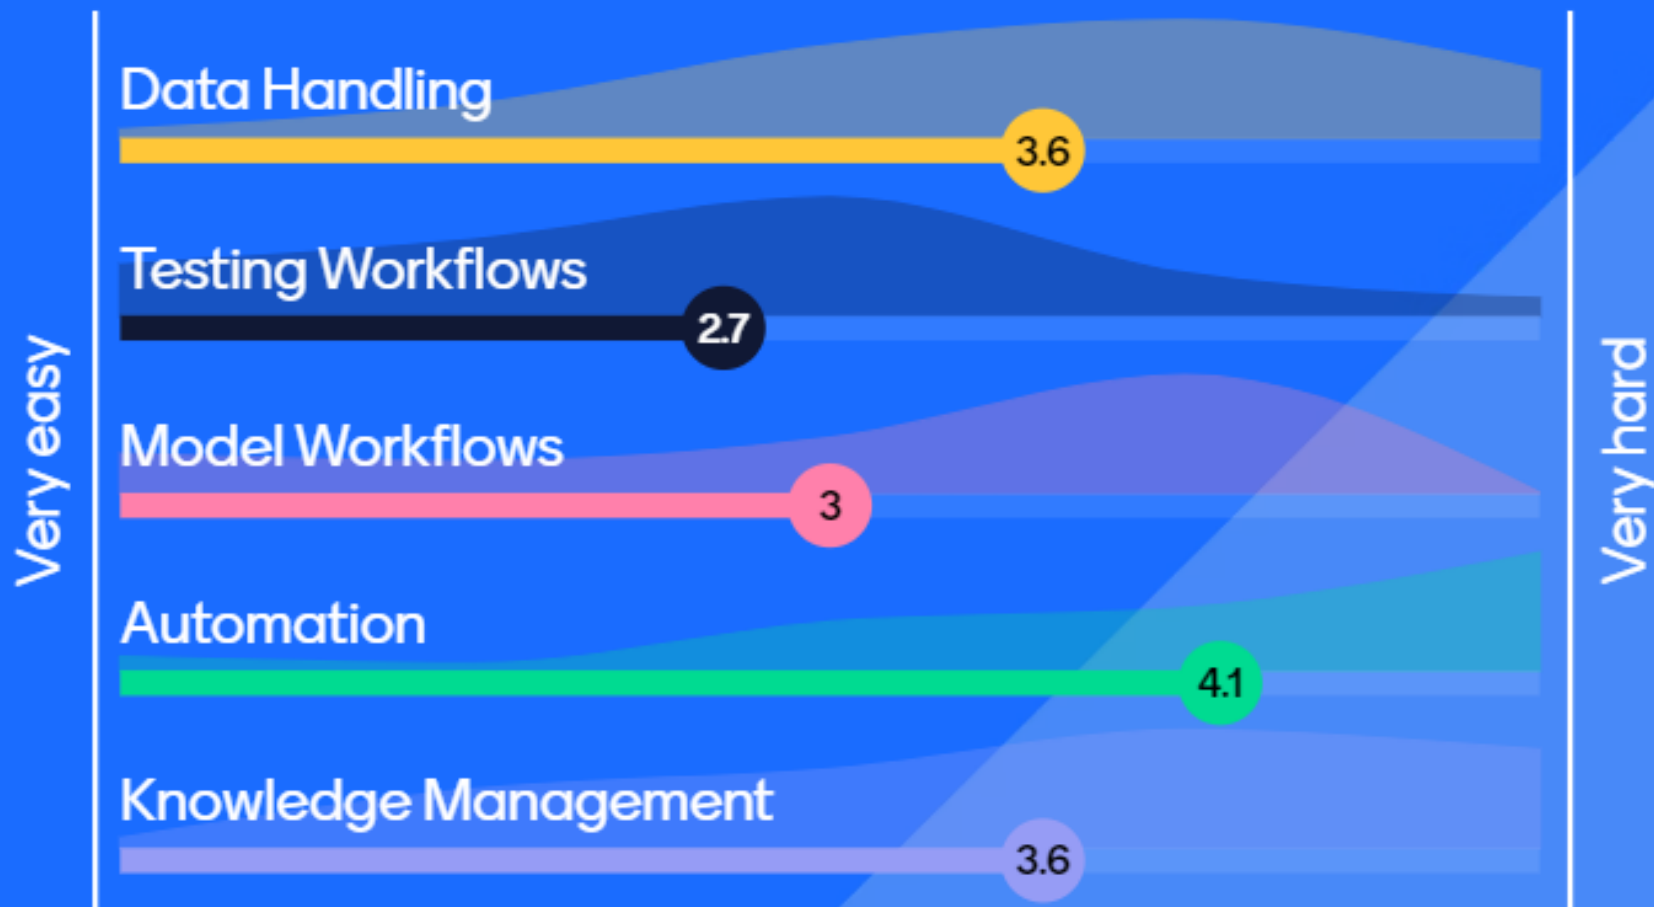

Results from the Menti surveys at the Battery 2030+ / HYDRA
Workshop on Standards and Best Practices in Oslo, Norway on
2024-06-26

Where are you from?

51 responses

Where do you work?

Our lab regularly uses standards for..

Where do you have most difficulty?

Where do you see the most potential value?